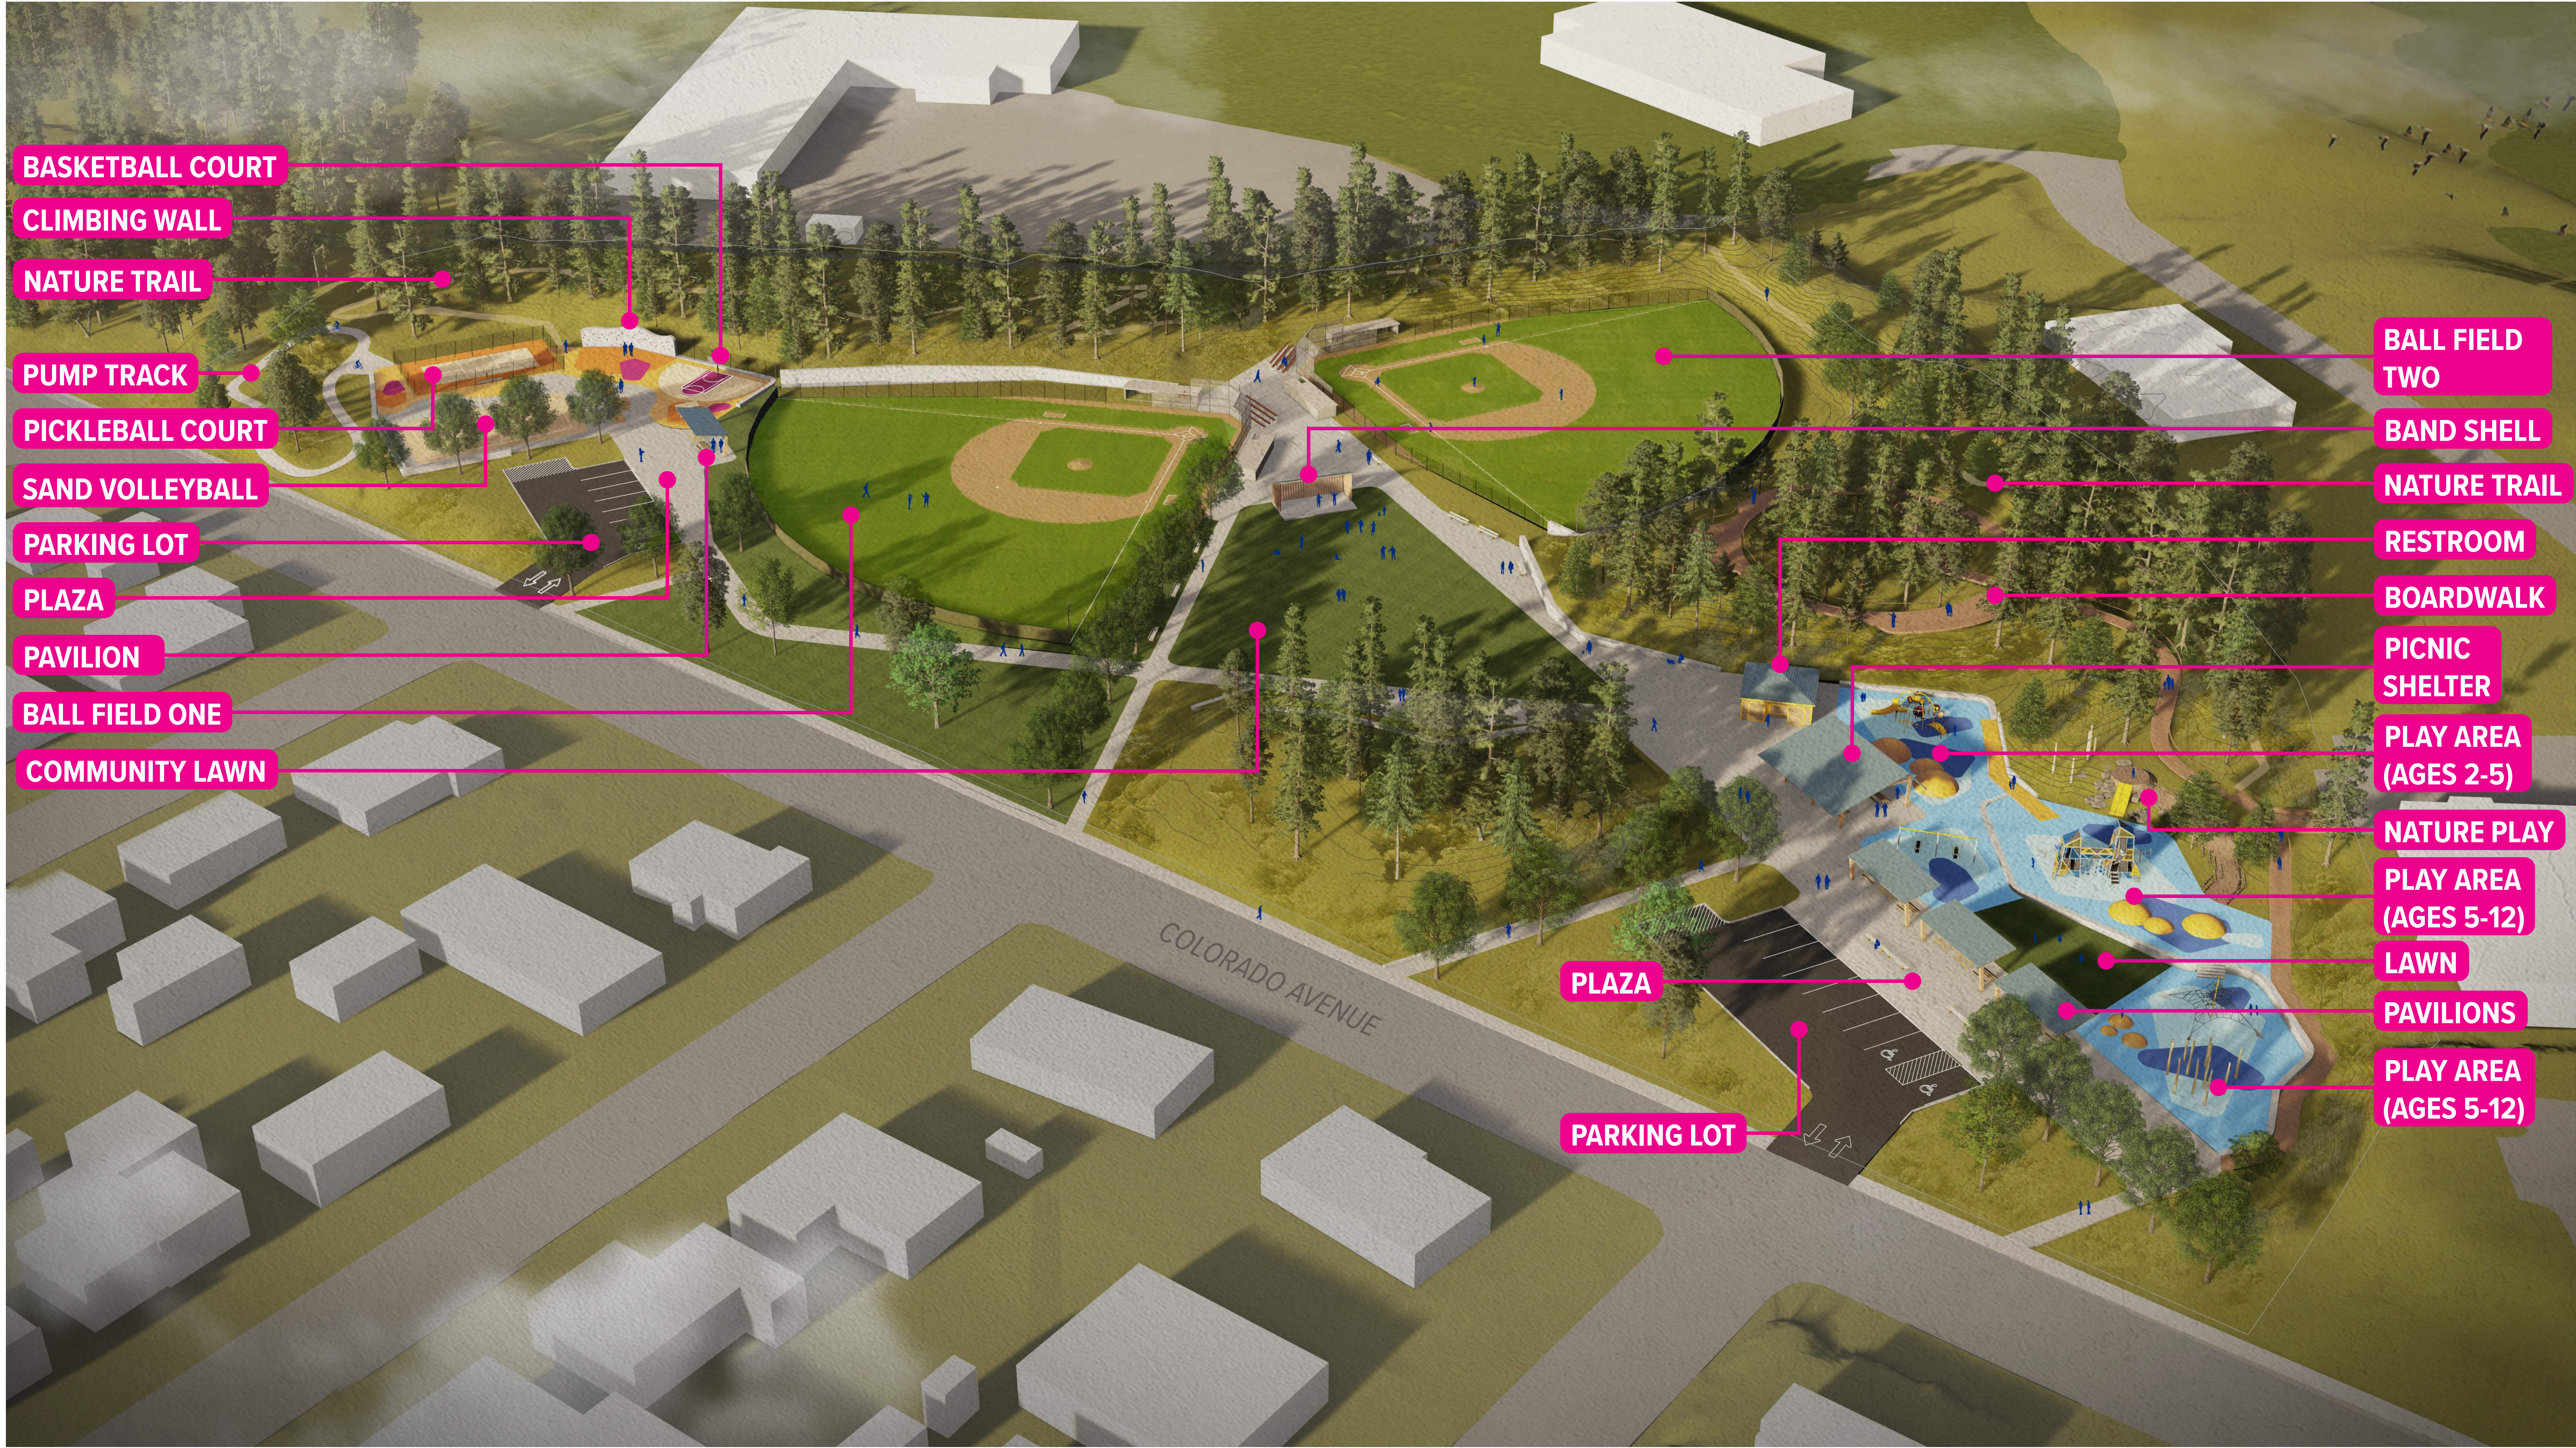

# Preferred Concept Design

BASKETBALL COURT

CLIMBING WALL

NATURE TRAIL

PUMP TRACK

PICKLEBALL COURT

SAND VOLLEYBALL

PARKING LOT

PLAZA

PAVILION

BALL FIELD ONE

COMMUNITY LAWN

BALL FIELD TWO

BAND SHELL

NATURE TRAIL

RESTROOM

BOARDWALK

PICNIC SHELTER

PLAY AREA (AGES 2-5)

NATURE PLAY

PLAY AREA (AGES 5-12)

LAWN

PAVILIONS

PLAY AREA (AGES 5-12)

# Preferred Concept Design: Boardwalk